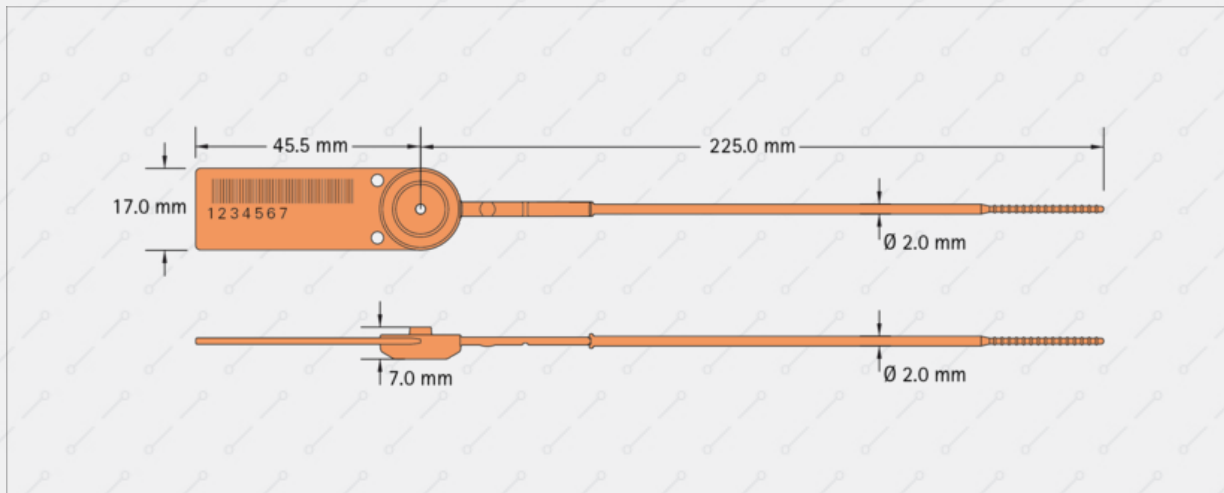

Unisto Compact (Bio based PE)

Pull-tight security seal mainly used in Airlines, Cash in transit and Transport industries fits to applications as Duty-free trolleys, Boxes & Cases and Taxi Meters. Produced with bio based PE. Due to its thin ribbon it fits to eyelets greater than 2.0 mm. Highly tamper-evident security seal. Numbered or Bar-coded enables very fast recording of seal numbers and optimizes logistic processes. Various ribbon lengths available.

Features of this security seal

Type of Seal

Adjustable Length Seals

Application

Trolleys, Boxes and Cases

- › Sustainable security seal
- › Bio PE is a new material with a very high percentage of bio based content. Bio PE is made 94% with sugar cane and is 100% recyclable
- › Ribbon diameter 2.0 mm fits small eyelets
- › Locking mechanism of stainless spring steel increases tamper-resistance
- › Flat construction fits into small areas
- › Various colours for logistical functions
- › Customer name/logo for clear identification
- › Mats of 10 seals allows sequential distribution

Minimum size

Materials

Ribbon/housing: bio based PE Disc: bio based PE Locking mechanism: stainless spring steel

Tensile strength (loop), Unisto standard

Approx. 12 kg

Numbering

7 digits

Barcoding