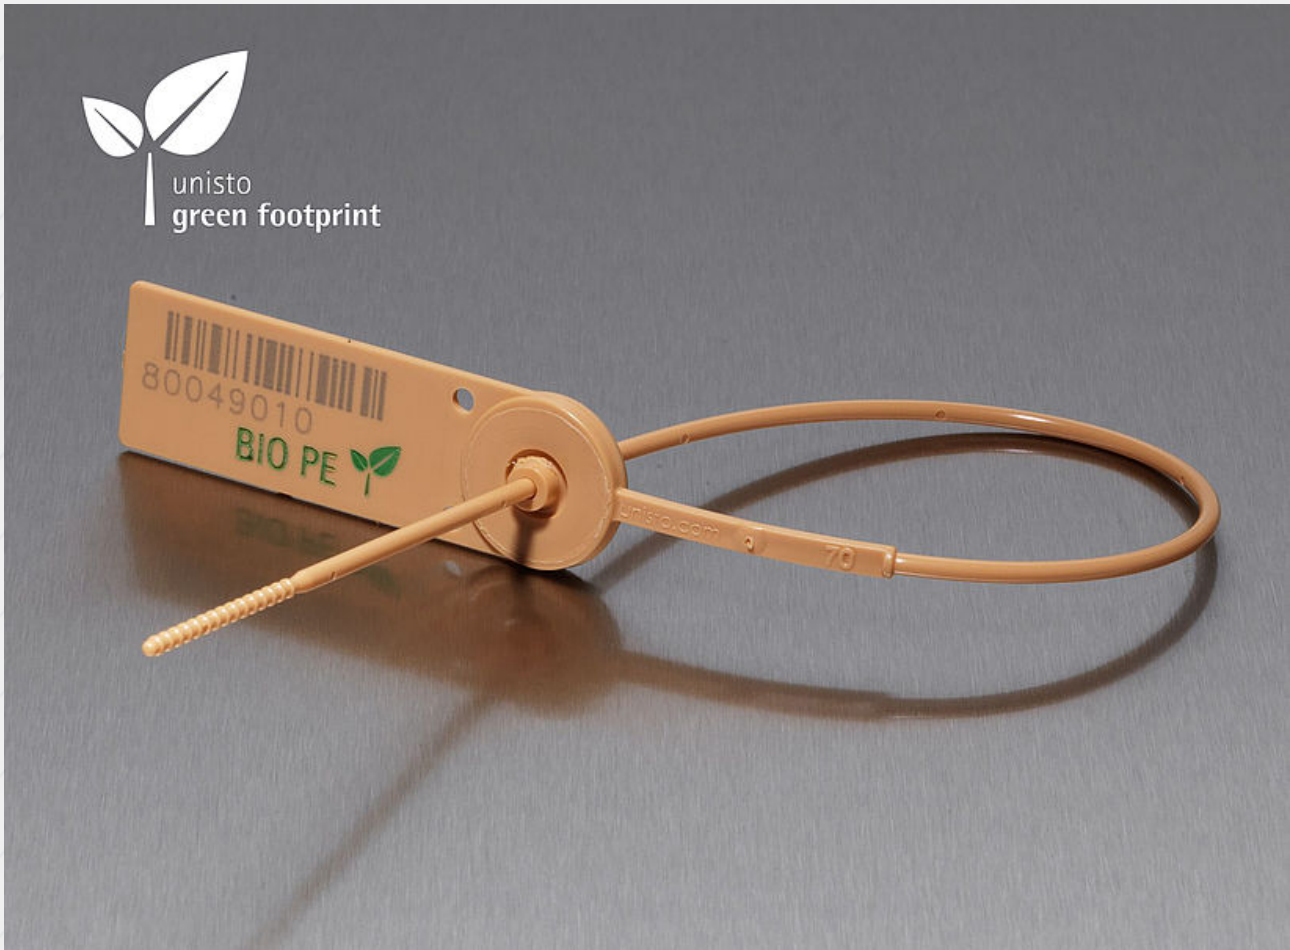

Unisto Compact (Bio based PE)

Pull-tight security seal mainly used in Airlines, Cash in transit and Transport industries fits to applications as Duty-free trolleys, Boxes & Cases and Taxi Meters. Produced with bio based PE. Due to its thin ribbon it fits to eyelets greater than 2.0 mm. Highly tamper-evident security seal. Numbered or Bar-coded enables very fast recording of seal numbers and optimizes logistic processes. Various ribbon lengths available.

Features of this security seal

Type of Seal

Adjustable Length Seals

Application

Trolleys, Boxes and Cases

- › Sustainable security seal
- › Bio PE is a new material with a very high percentage of bio based content. Bio PE is made 94% with sugar cane and is 100% recyclable
- › Ribbon diameter 2.0 mm fits small eyelets
- › Locking mechanism of stainless spring steel increases tamper-resistance
- › Flat construction fits into small areas
- › Various colours for logistical functions
- › Customer name/logo for clear identification
- › Mats of 10 seals allows sequential distribution

Minimum size

Materials

Ribbon/housing: bio based PE Disc: bio based PE Locking mechanism: stainless spring steel

Tensile strength (loop), Unisto standard

Approx. 12 kg

Numbering

7 digits

Barcoding

Interleaved 2/5 or barcode 128

Customer name/logo

Foil printed or digital printing

Colours - numbered version

Dark blue, dark green, red, grey, yellow, white, black
Other colours available on request

Colours - Barcode directly laser marked