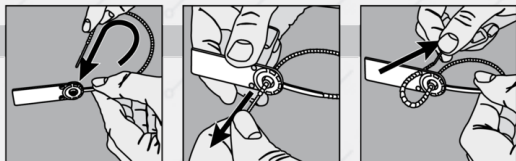

How to close